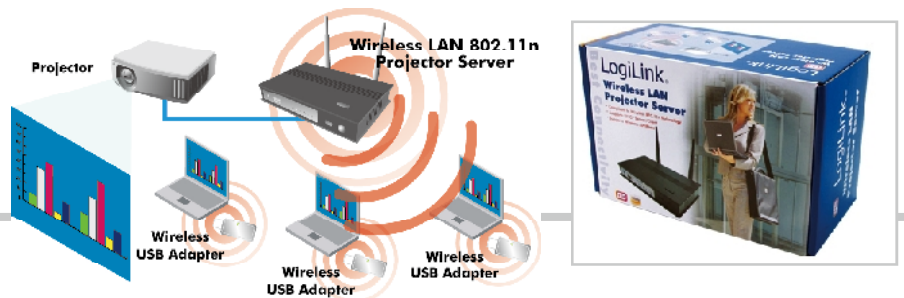

Packaging Information:

- Packing Dimension: 210x137.7x103.2 mm
- Packing Weight: 0.65kg
- Carton Dimension: 700x225x333 mm
- Carton Q'ty: 15pcs
- Carton Weight: 10.1kgs