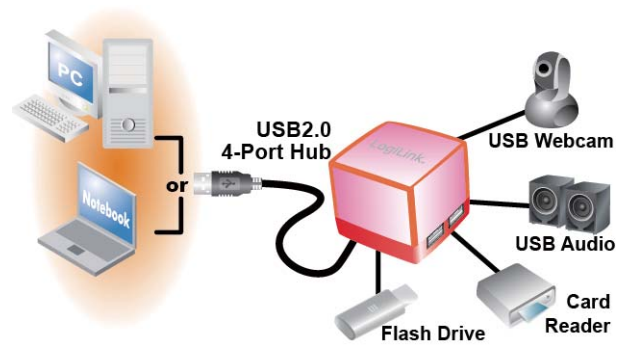

Packaging Information:

- Packing Dimension: 80x140x70 mm
- Packing Weight: 0.12kg
- Carton Dimension: 575x415x160 mm
- Carton Q'ty: 40pcs
- Carton Weight: 5kgs