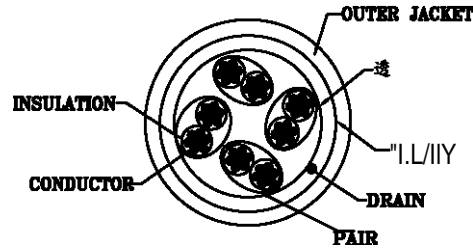

ITEM NO:	REMARK
CPV0016	

NOTES:

- 2)EASY PULL WHITE BOX
- 3)1PC 50\*90MM sticker on both sides of white box
- 4)1PC 40\*60MM EAN label on shipping mark of outer carton
- 5)ROHS label stick next to EAN Label
- 6)CABLE with ROHS Compliant

CABLE:

- 1) CAT.5E F/P 26f4P(7•0.16)CCA, STRANDED TYPE OD:6.0D  
LIGHT GRAY(3014) 30511/ROIL (RoBS)  
CABLE PRINTER:F/P CAT.5e NETWORKING PATCH CABLE AWG 26/7•4P

A 1	FIRST EDITION
REVI	DESCRIPTION I DR I DATE
<b>2DIRECT GMBH</b>	
TITLE	P/N CPV0016
FTP CABLE (ROHS)	DR 27/09/07
Drawing no. 0258	UNIT:MM
CHKD:	APPD:
CONF:	SIZE:A4