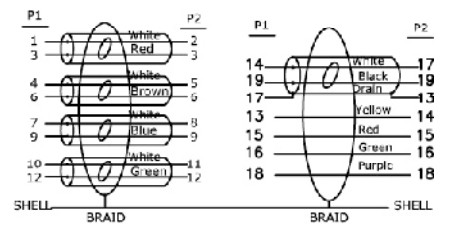

Pin Assignment

Packaging Information:

Model Name	L	T	Packing Weight	Q'ty	Carton Dimension	Carton Weight	EAN Code
CH0021	100cm	15mm	0.057kg	140pcs	500x320x210 mm	9.0kgs	4260113573273
CH0022	150cm	20mm	0.075kg	100pcs	500x320x210 mm	8.5kgs	4260113573280
CH0023	200cm	30mm	0.091kg	80pcs	500x320x210 mm	8.3Kgs	4260113573297
CH0024	300cm	40mm	0.139kg	60pcs	500x320x210 mm	8.8kgs	4260113573303
CH0025	500cm	50mm	0.213kg	40pcs	500x320x210 mm	9.5kgs	4260113573310