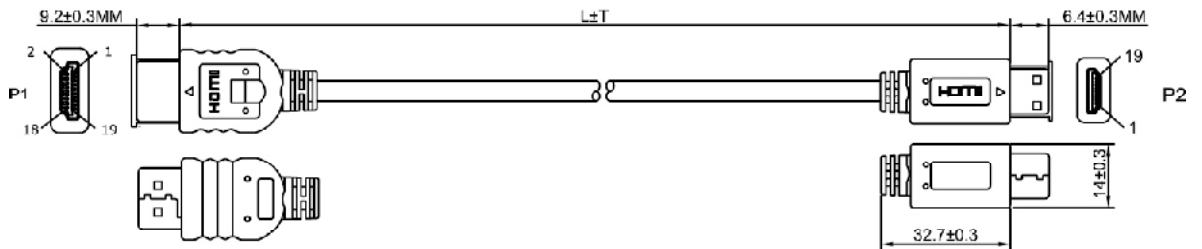

Pin Assignment

Packaging Information:

Model Name	L	T	Packing Weight	Q'ty	Carton Dimension	Carton Weight	EAN Code
CH0021	100cm	15mm	0.057kg	140pcs	500x320x210 mm	9.0kgs	4260113573273
CH0022	150cm	20mm	0.075kg	100pcs	500x320x210 mm	8.5kgs	4260113573280
CH0023	200cm	30mm	0.091kg	80pcs	500x320x210 mm	8.3Kgs	4260113573297
CH0024	300cm	40mm	0.139kg	60pcs	500x320x210 mm	8.8kgs	4260113573303
CH0025	500cm	50mm	0.213kg	40pcs	500x320x210 mm	9.5kgs	4260113573310