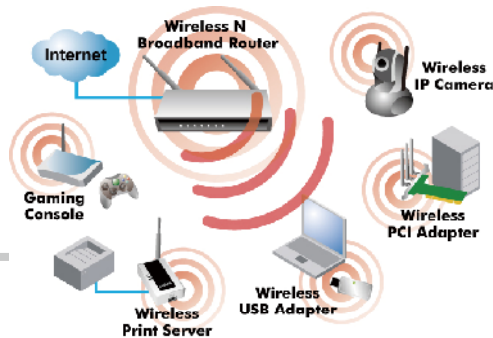

Art No. WL0028B

Wireless N Broadband Router 1WAN + 4LAN

Specification:

- Complies with 802.11g/b/n standard
- Supports PPPoE/PPTP/DHCP/Static IP for xDSL/Cable Internet connections
- NAT/NAPT enable multiple users share one Internet connection
- Built-in DHCP server supports auto IP address assignment
- Provides Virtual Server / DMZ
- Supports VPN pass through (IPSec/PPTP)
- Supports Web-based configuration

Package Contents:

- 1 x Wireless Router
- 1 x Quick Installation Guide
- 1 x CD (Driver + Manual)
- 1 x Power Adapter
- 4 x Rubber Pads

Packaging Information:

- Packing Dimension: 210x141x100 mm
- Packing Weight: 0.55kg
- Carton Dimension: 540x435x220 mm
- Carton Q'ty: 15pcs
- Carton Weight: 9kgs