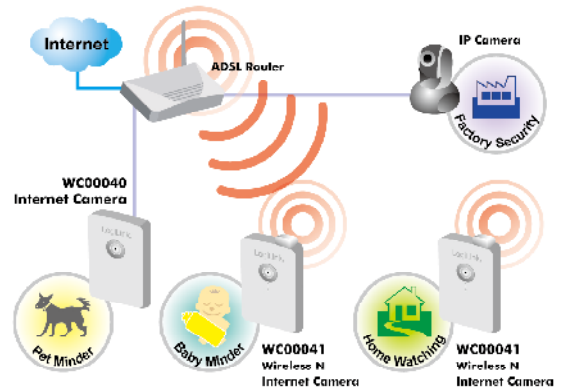

Software Specification:

- Camera/Image:
 - Dual Mode: MPEG4 and Motion-JPEG Image Video
 - Multiple Profiles: Output M-JPEG and MPEG4 at the same time
 - Multi-area Motion Detection
 - Provides Fixed Focus Lens, F = 2.8
 - Supports Up to 30 fps Video Frame Rate
 - High Speed Hardware-Based Image Compression
- HTTP/Utility:
 - Includes easy-to-use Viewer & Recorder utility
 - Provide Admin utility, Camera Viewer & WEB browser Management
 - Supports Wireless 802.11b/g/n Standard
 - View multiple cameras simultaneously - Up to 16 at a time
 - Supports 4 additional user accounts for viewing camera
 - Manual/Schedule/Cycle Record, Video Playback/Forward/Pause/Stop
 - Auto sending Snapshots by E-mail and FTP
 - Firmware Upgradeable
 - Supports Windows 2000/XP/Vista/7

* The specifications and pictures are subject to change without notice.
*All trade names referenced are the registered trademark of their respective owners.

Made in China

Art No. WC0041

Wireless 11N Internet Camera

Supporting dual Mode: MPEG4 and Motion-JPEG

Hardware Specification

WiFi	802.11b/g/n, Ralink 3070 (1T1R USB WiFi)
Flash	2MB Flash
RAM	16MB SDRAM
Image Sensor	0.3Mega pixel CMOS Sensor
Lens	Fixed Focus, F=2.8
LAN Port	10/100M UTP Port x 1
Power	12V DC, 0.5A Power Adaptor
Dimension	92mm x 60mm x 22mm
Temperature	0~45°C
Humidity	10~90% (Non-Condensing)

Package Contents:

- 1 x IP Camera
- 1 x Power Adapter
- 1 x Camera Stand
- 1 x Cat5e Patch Cable
- 1 x Quick Installation Guide
- 1 x CD (Driver & Utility)

Packaging Information:

- Packing Dimension: 184x137x98 mm
- Packing Weight: 0.58kg
- Carton Dimension: 512x387x297 mm
- Carton Q'ty: 20pcs
- Carton Weight: 15.1kgs