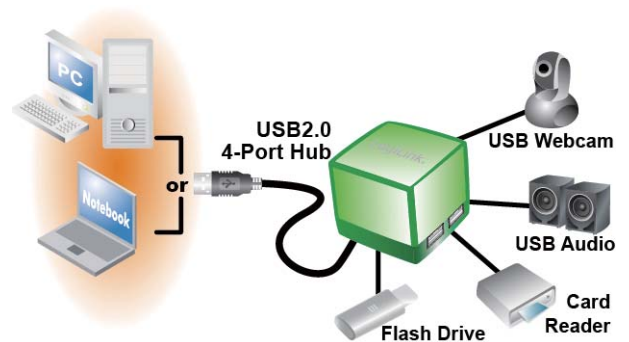

Art No. UA0121

Cube USB2.0 4-Port Hub, Green

Specification:

- Unique design
- Compliant to USB1.1/2.0 Specification
- Supports 1 x Up-stream port and 4 x Down-stream ports
- Equipped with over-current Detection & Protection
- LED Lighting

Package Contents:

- 1 x "Cube" USB2.0 4-Port Hub
- 1 x User Manual

Packaging Information:

- Packing Dimension: 80x140x70 mm
- Packing Weight: 0.12kg
- Carton Dimension: 575x415x160 mm
- Carton Q'ty: 40pcs
- Carton Weight: 5kgs