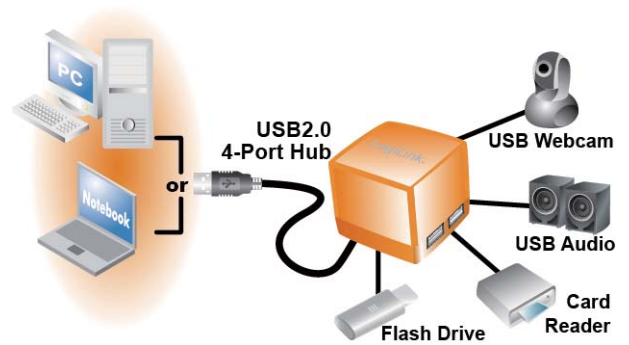

Packaging Information:

- Packing Dimension: 80x140x70 mm
- Packing Weight: 0.12kg
- Carton Dimension: 575x415x160 mm
- Carton Q'ty: 40pcs
- Carton Weight: 5kgs